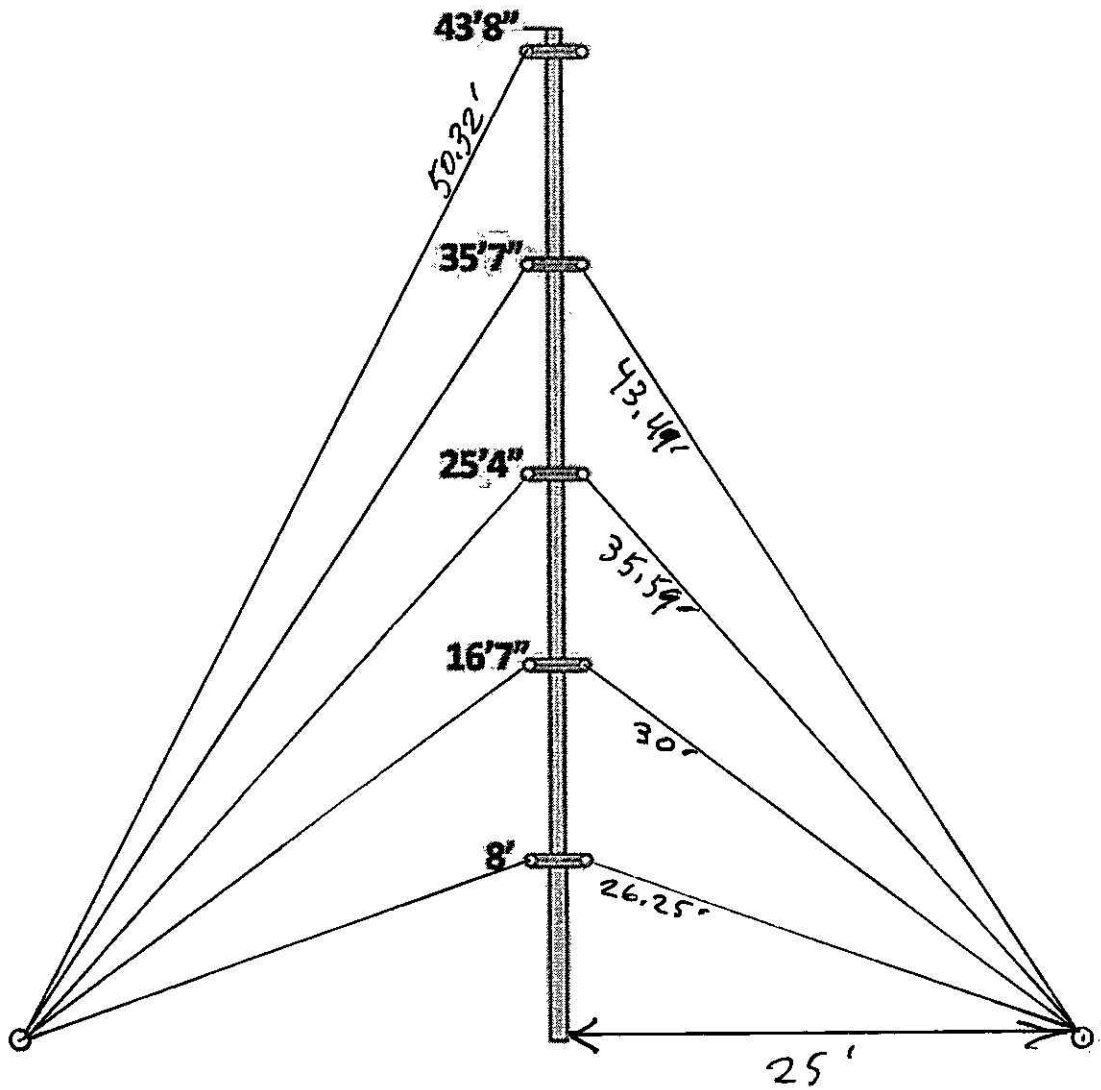

7" Octagon

496' per mast (include 3' of tail)