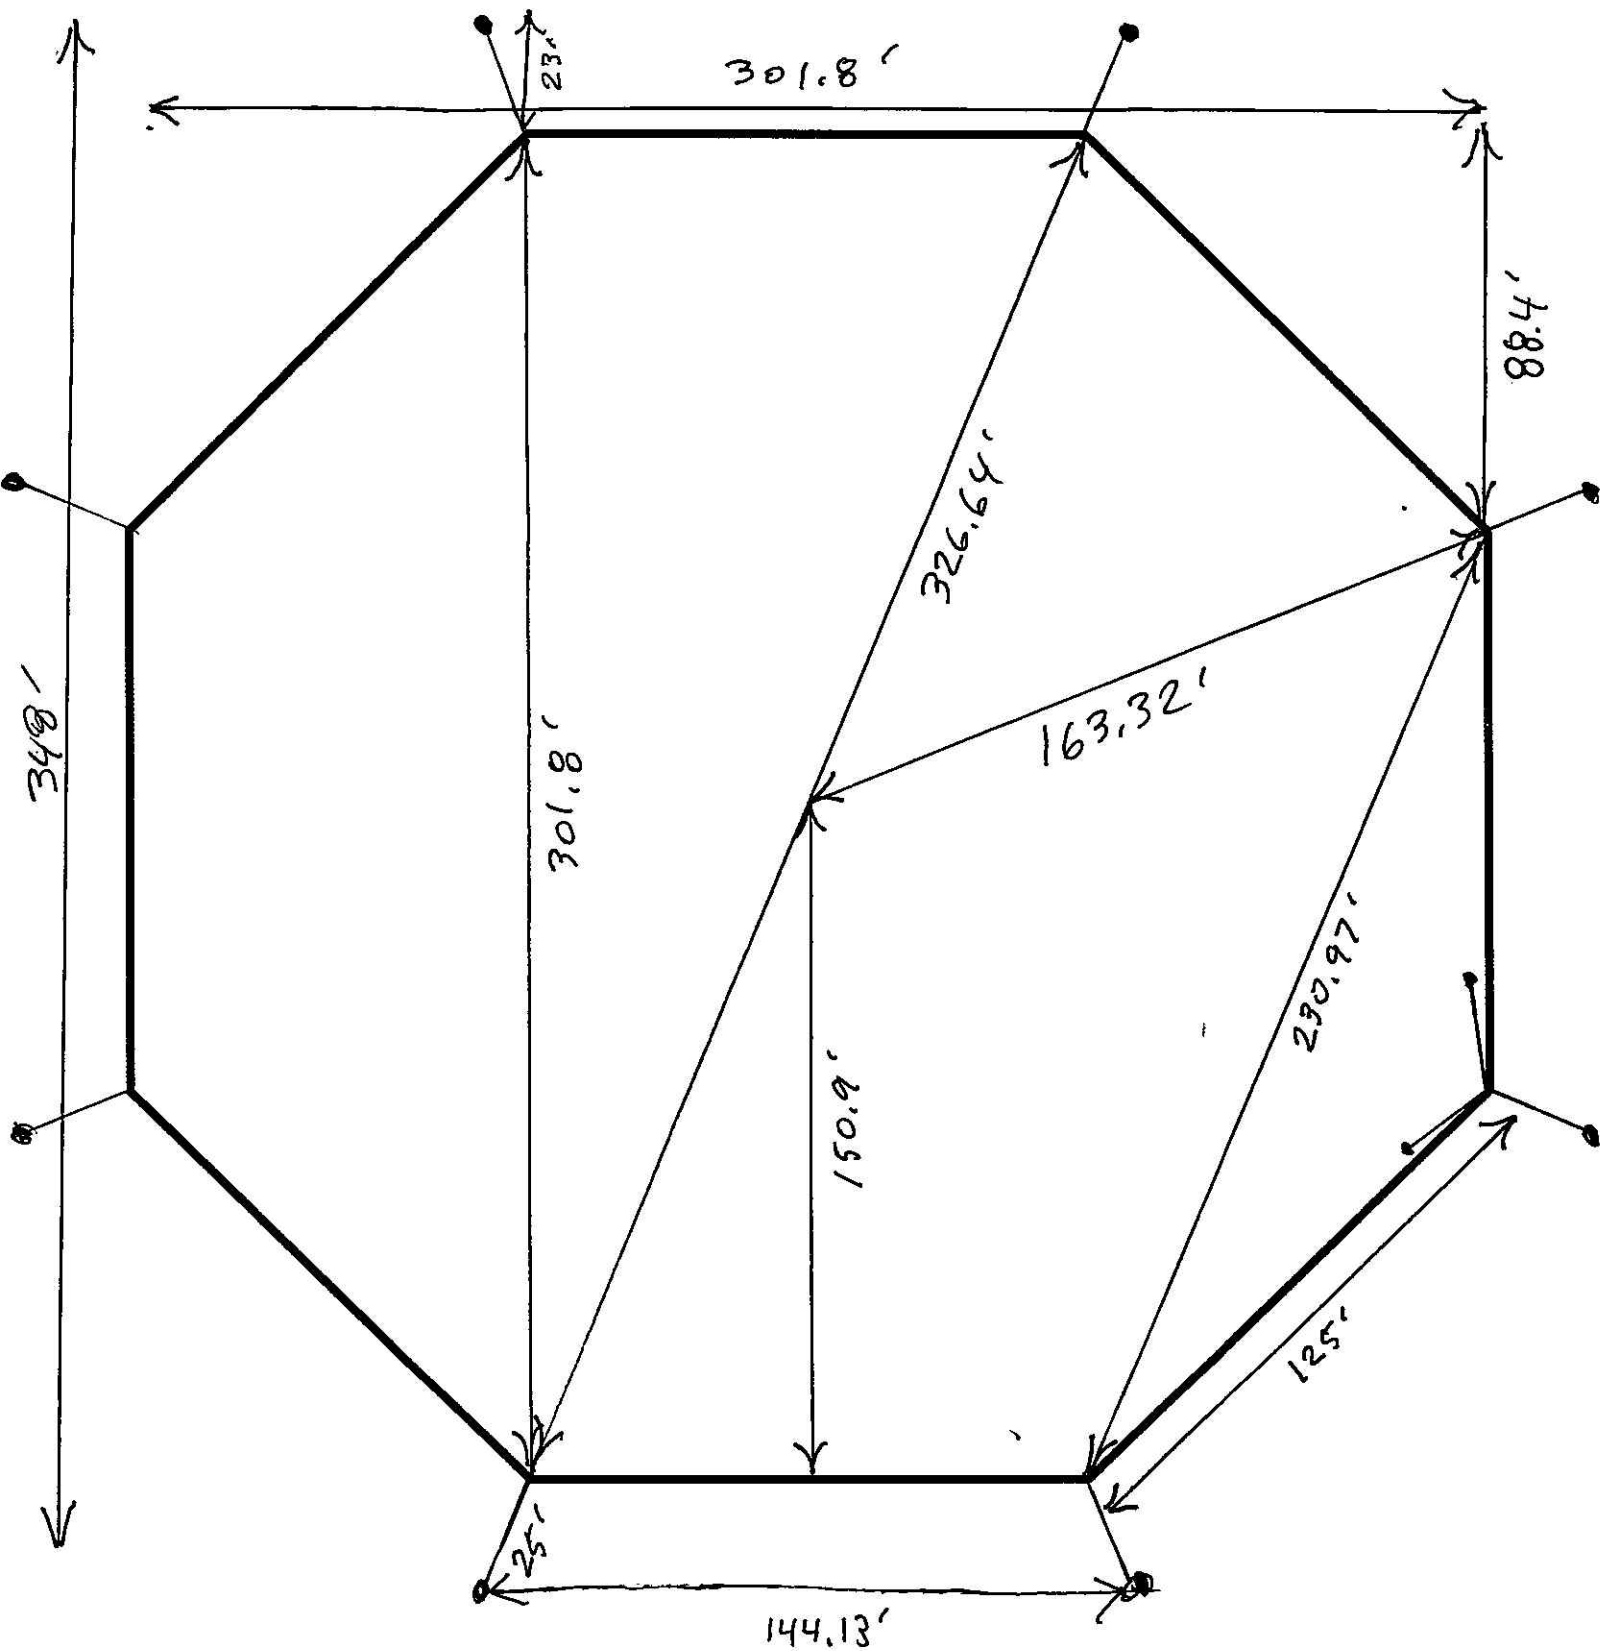

7" Octagon

496' per mast (include 3' of tail)